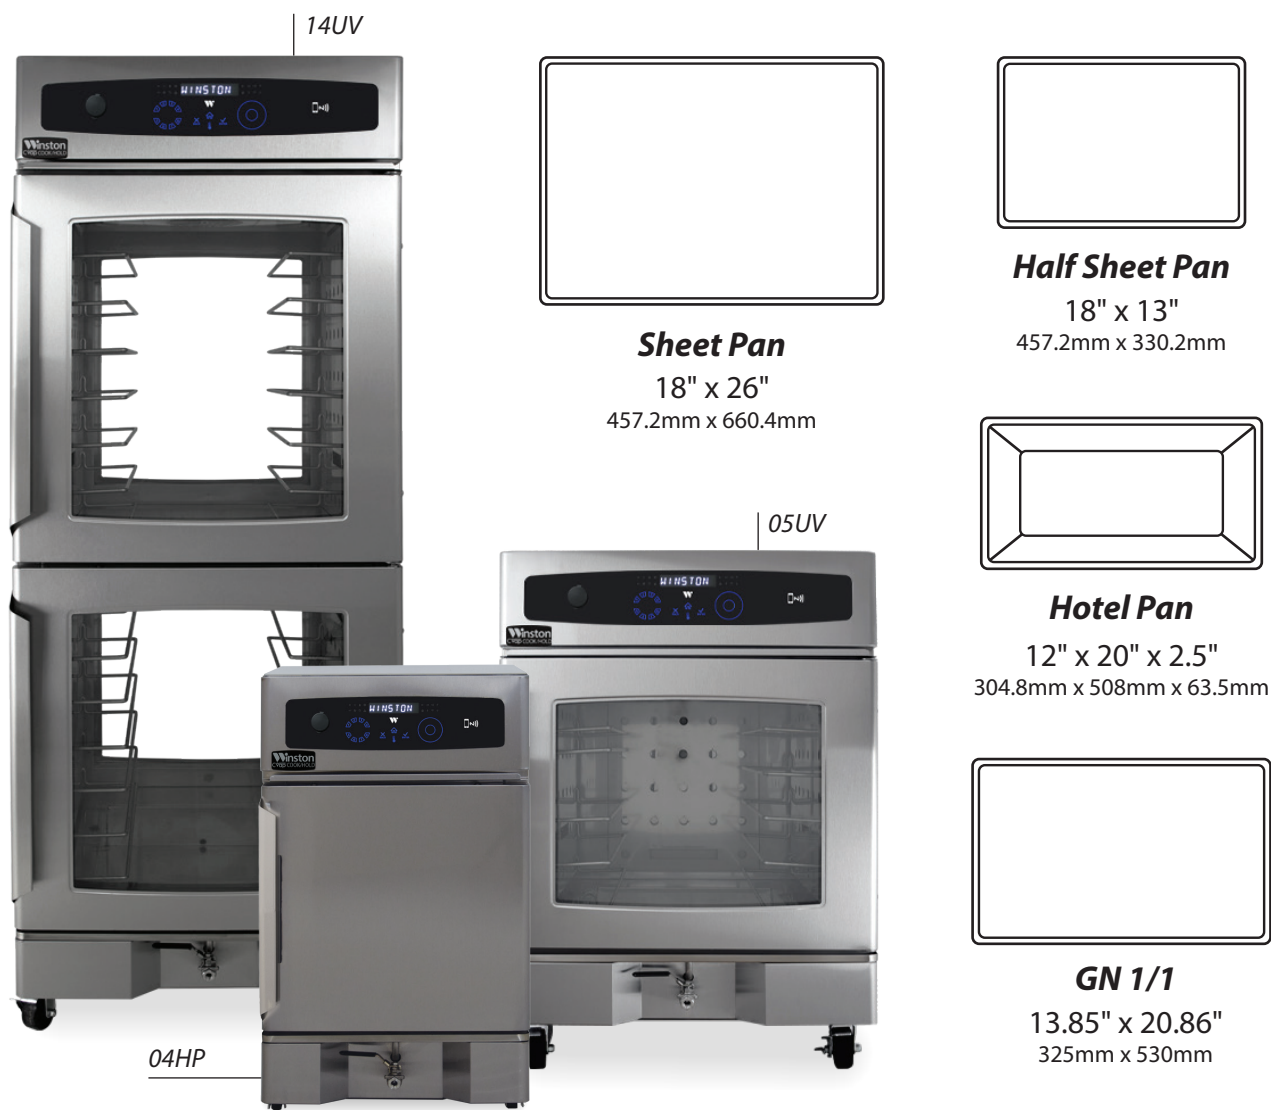

CVap[®] Capacities

In the kitchen, every square foot counts. It's critical to pack as much functionality as you can into a very limited space. Winston CVap[®] utilizes a universal rail system to maximize space.

14 UV	14 Sheet Pans	28 Half Sheet Pans	28 Hotel Pans	28 GN 1/1
14 SP	14 Sheet Pans	28 Half Sheet Pans	14 Hotel Pans	14 GN 1/1
05UV-ST	10 Sheet Pans	20 Half Sheet Pans	20 Hotel Pans	20 GN 1/1
05UV	5 Sheet Pans	10 Half Sheet Pans	10 Hotel Pans	10 GN 1/1
05 SP	5 Sheet Pans	10 Half Sheet Pans	5 Hotel Pans	5 GN 1/1
04UV	4 Sheet Pans	8 Half Sheet Pans	8 Hotel Pans	8 GN 1/1
04HP	N/A	4 Half Sheet Pans	4 Hotel Pans	4 GN 1/1