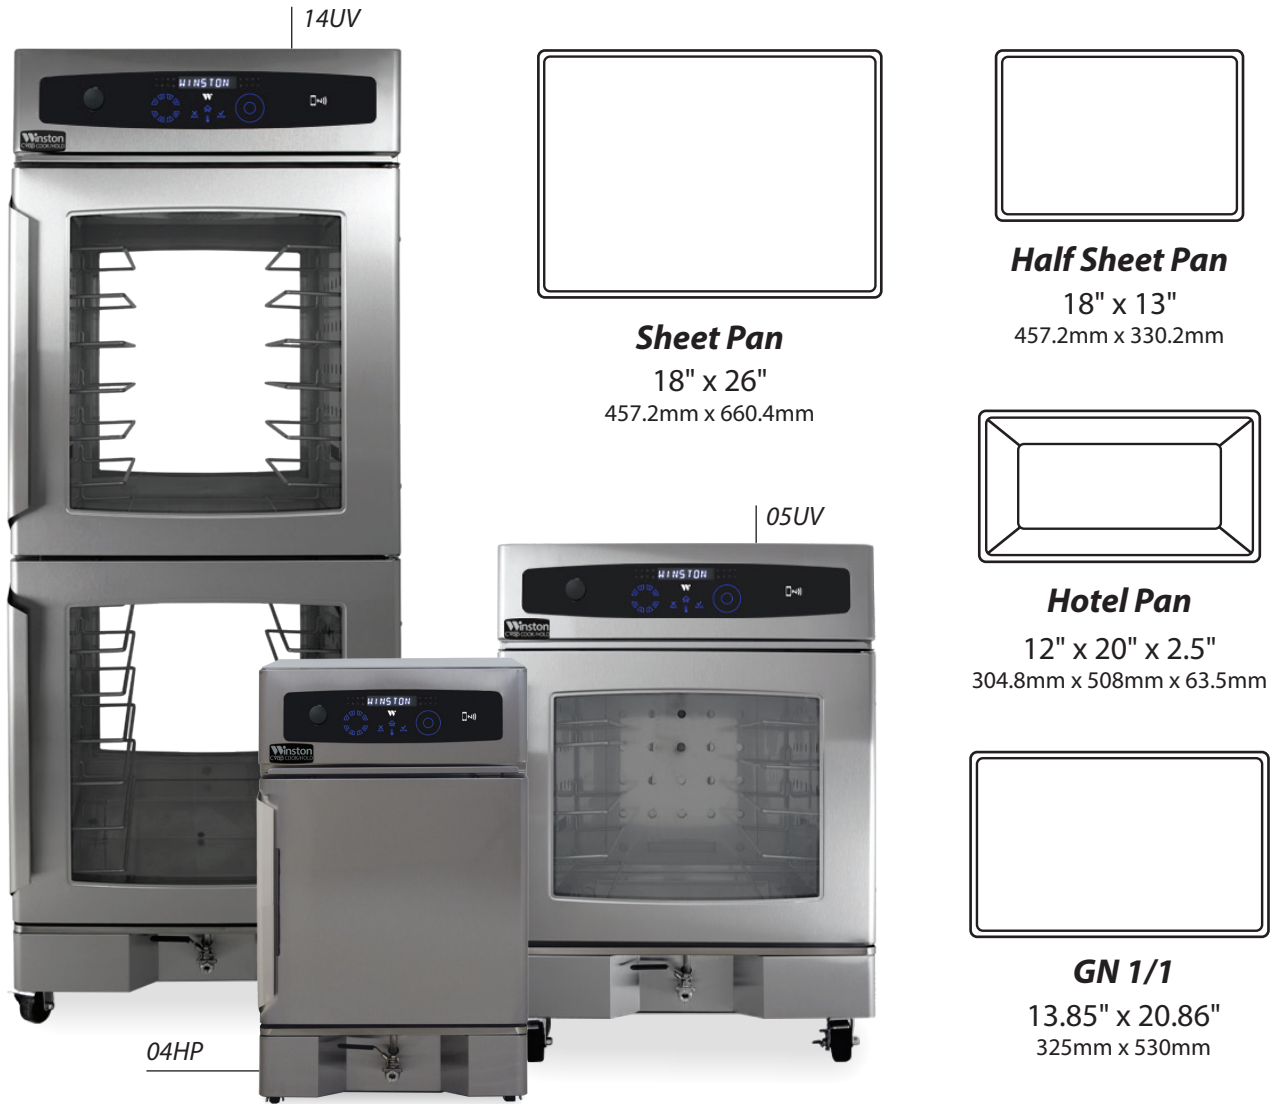

CVap[®] Capacities

In the kitchen, every square foot counts. It's critical to pack as much functionality as you can into a very limited space. Winston CVap[®] utilizes a universal rail system to maximize space.

14 UV	14 Sheet Pans	28 Half Sheet Pans	28 Hotel Pans	28 GN 1/1
14 SP	14 Sheet Pans	28 Half Sheet Pans	14 Hotel Pans	14 GN 1/1
05UV-ST	10 Sheet Pans	20 Half Sheet Pans	20 Hotel Pans	20 GN 1/1
05UV	5 Sheet Pans	10 Half Sheet Pans	10 Hotel Pans	10 GN 1/1
05 SP	5 Sheet Pans	10 Half Sheet Pans	5 Hotel Pans	5 GN 1/1
04UV	4 Sheet Pans	8 Half Sheet Pans	8 Hotel Pans	8 GN 1/1
04HP	N/A	4 Half Sheet Pans	4 Hotel Pans	4 GN 1/1