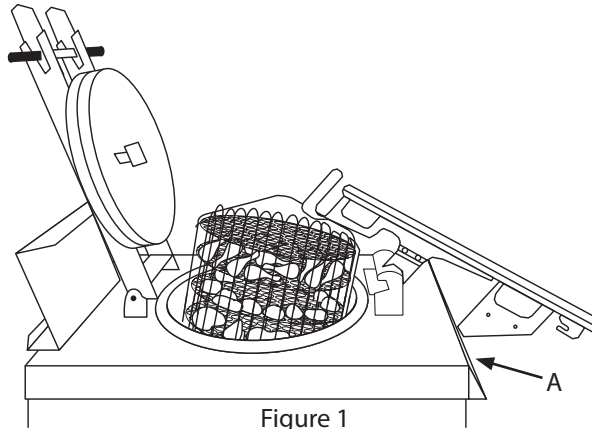

How To Use Lift Assist- PS1875 INSTRUCTION MANUAL

1. Use Lift Assist to raise and lower basket as shown in **Figure 1**. To allow cooking oil to drain from basket at end of cook cycle, hook Lift Assist under Winston nameplate on front of fryer (**A**).

2. After emptying cooking oil from fryer (per fryer owner's manual information), use Lift Assist to pull collector from fryer as shown in **Figure 2**.

Buy Winston service parts online!
Factory direct at www.winstonparts.com